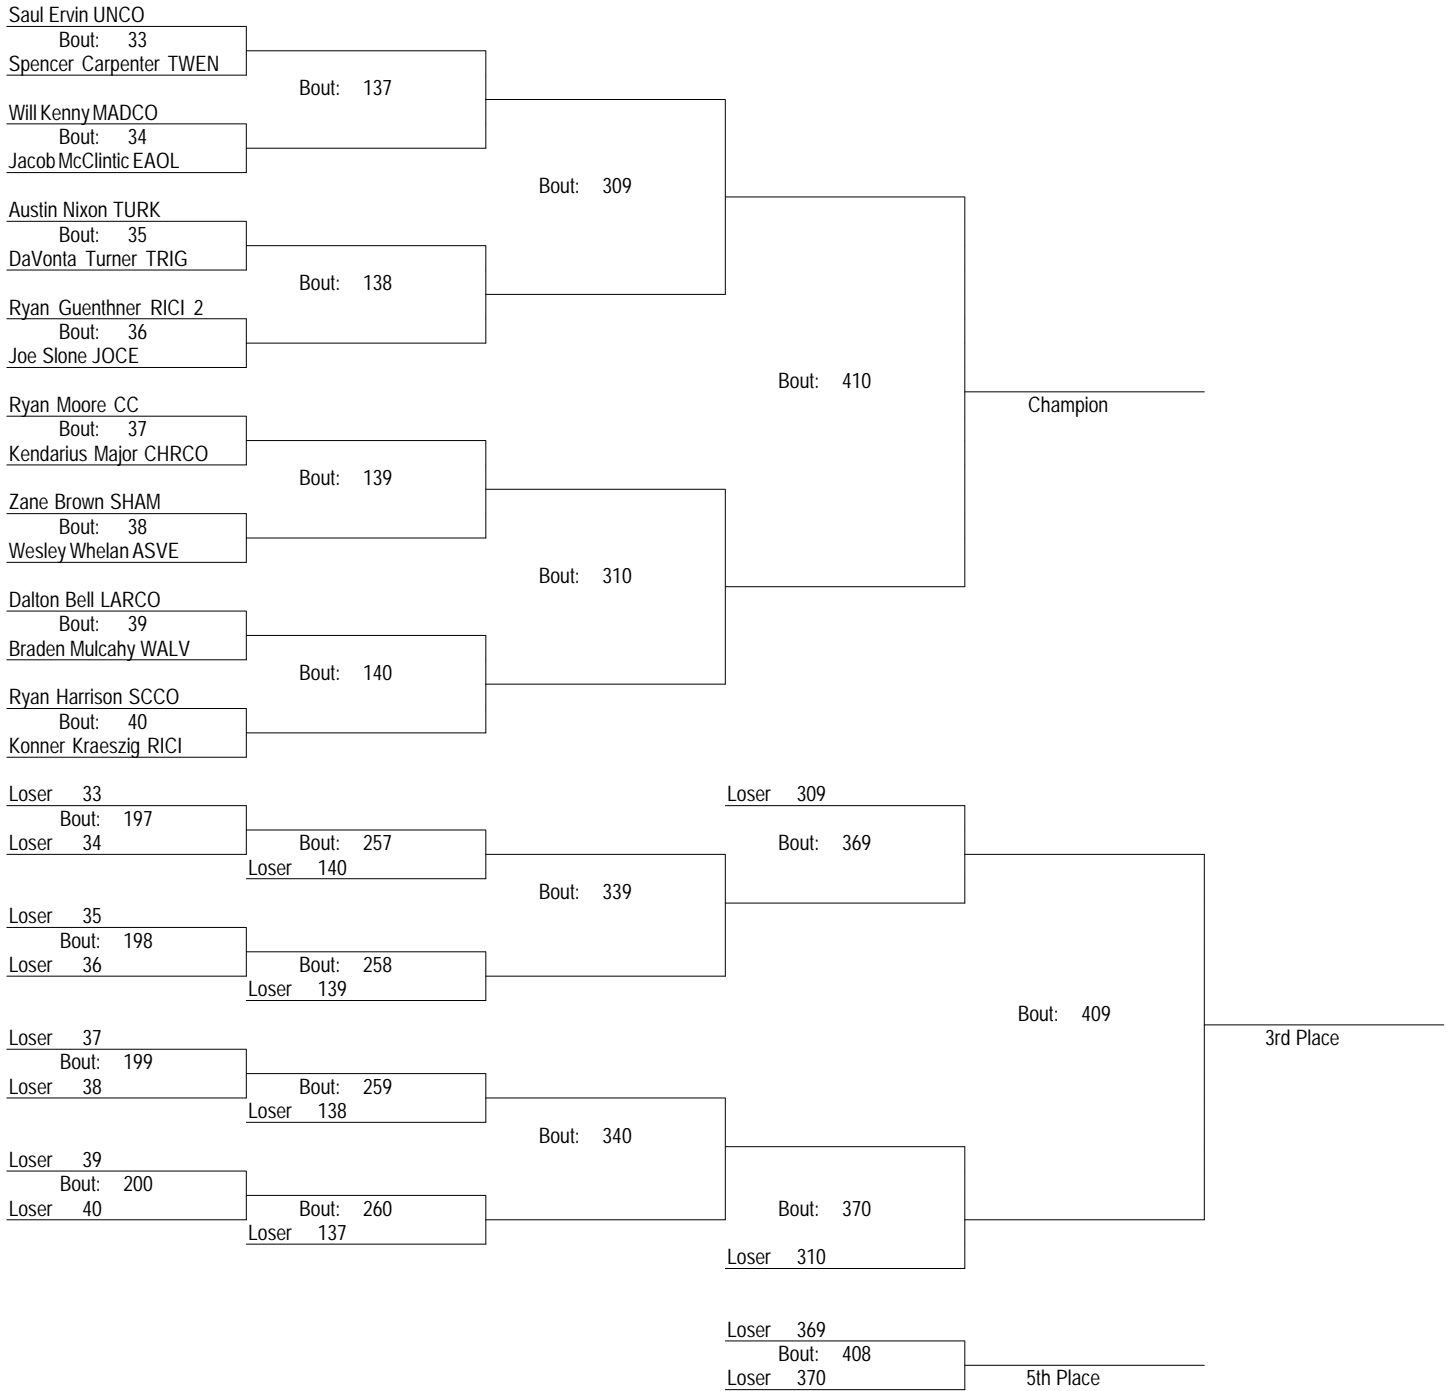

2013 Kentucky Middle School State Tournament

2-2-13

92