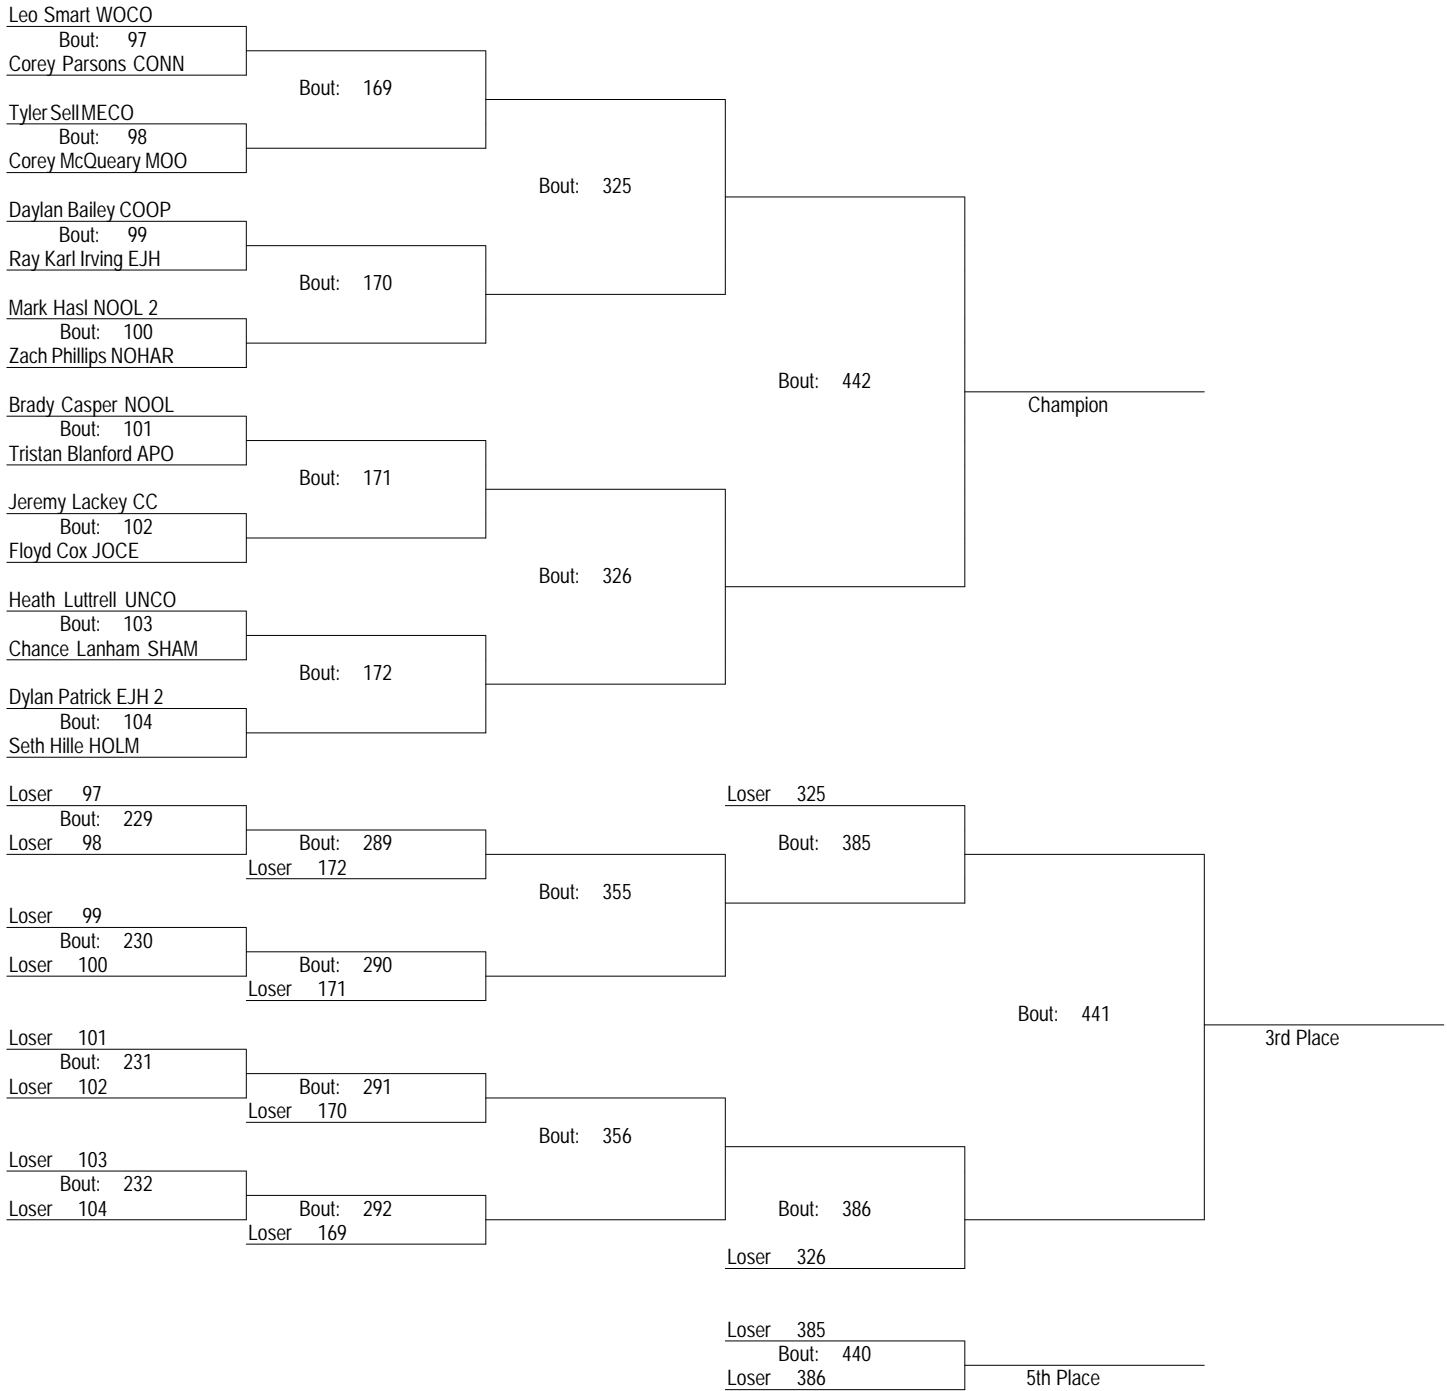

2013 Kentucky Middle School State Tournament

2-2-13

168